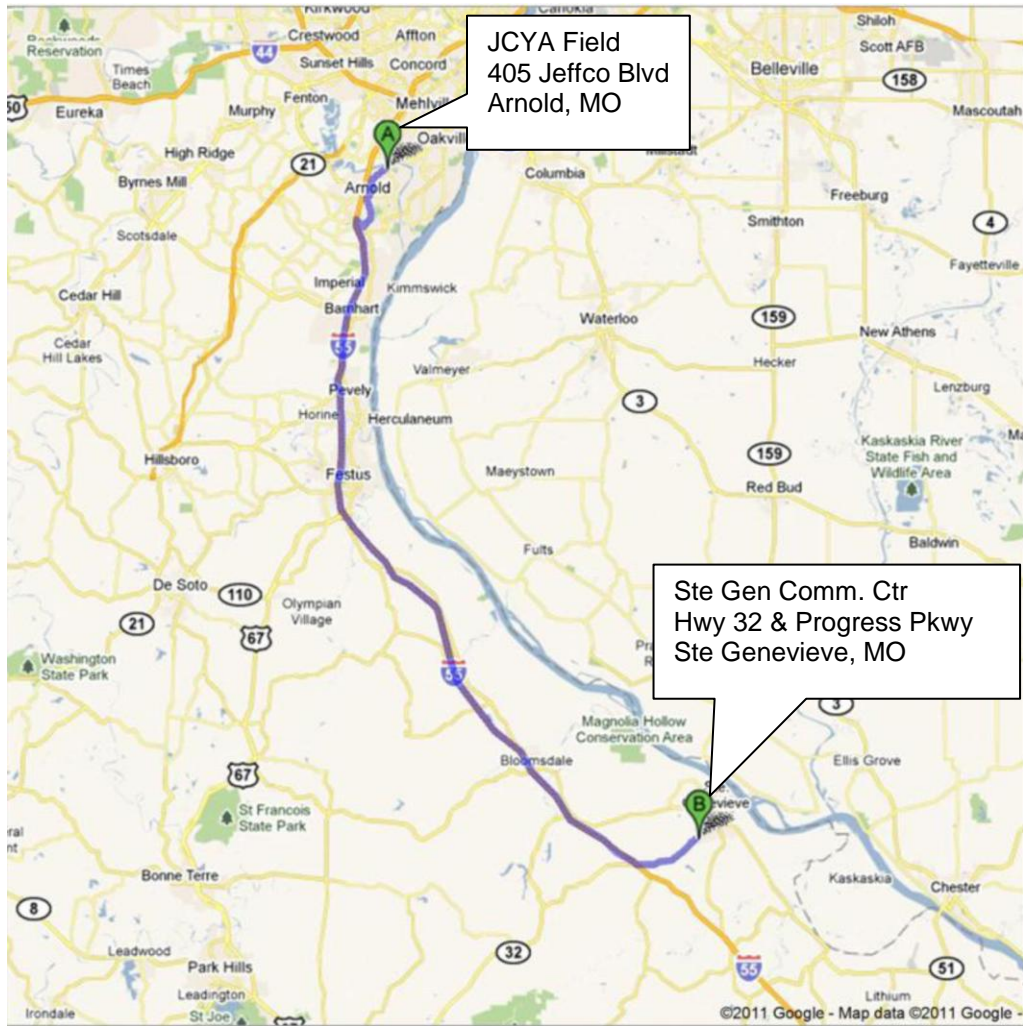

Directions from JCYA Field to Ste Gen Community Center (Page 1)

See following pages for detailed driving directions.

Directions from JCYA Field to Ste Gen Community Center (Page 2)

 405 Jeffco Blvd, Arnold, MO 63010

1. Head **southwest** on **Jeffco Blvd** toward **Staring Airport Rd**
About 5 mins

go 3.6 mi
total 3.6 mi

2. Turn **right** at **Richardson Rd**
About 2 mins

go 0.6 mi
total 4.3 mi

3. Turn **left** to merge onto **I-55 S**
About 37 mins

go 39.6 mi
total 43.9 mi

4. Take **exit 150** for **MO-32** toward **Missouri A**

go 0.2 mi
total 44.1 mi

Directions from JCYA Field to Ste Gen Community Center (Page 3)

- 32 5. Turn left at **MO-32 E**
About 5 mins

go 3.6 mi
total 47.6 mi

B Missouri 32 & Progress Pkwy, Ste. Genevieve,
MO 63670

Ste Genevieve Community
Ctr