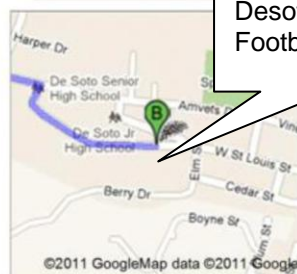

Directions from JCYA Field to Desoto High School (Page 1)

See following pages for detailed driving directions.

Directions from JCYA Field to Desoto High School (Page 2)

 405 Jeffco Blvd, Arnold, MO 63010

1. Head **southwest** on **Jeffco Blvd** toward **Starling Airport Rd**
About 1 min

go 1.0 mi
total 1.0 mi

2. Turn **right** at **MO-141 N**
About 8 mins

go 3.6 mi
total 4.6 mi

3. Turn **left** to merge onto **MO-21 S**
About 22 mins

go 20.0 mi
total 24.6 mi

4. Turn **left** at **MO-21 S/State Hwy B**
About 2 mins

go 0.5 mi
total 25.1 mi

Directions from JCYA Field to Desoto High School (Page 3)

21 5. Turn right at **MO-21 S**
About 9 mins

go 6.7 mi
total 31.8 mi

6. Turn left at **Amvets Dr**
About 2 mins

go 0.3 mi
total 32.1 mi

7. Take the 1st right onto **Culwell Dr**
About 1 min

go 0.3 mi
total 32.4 mi

B Culwell Dr

Desoto High School
Football Field