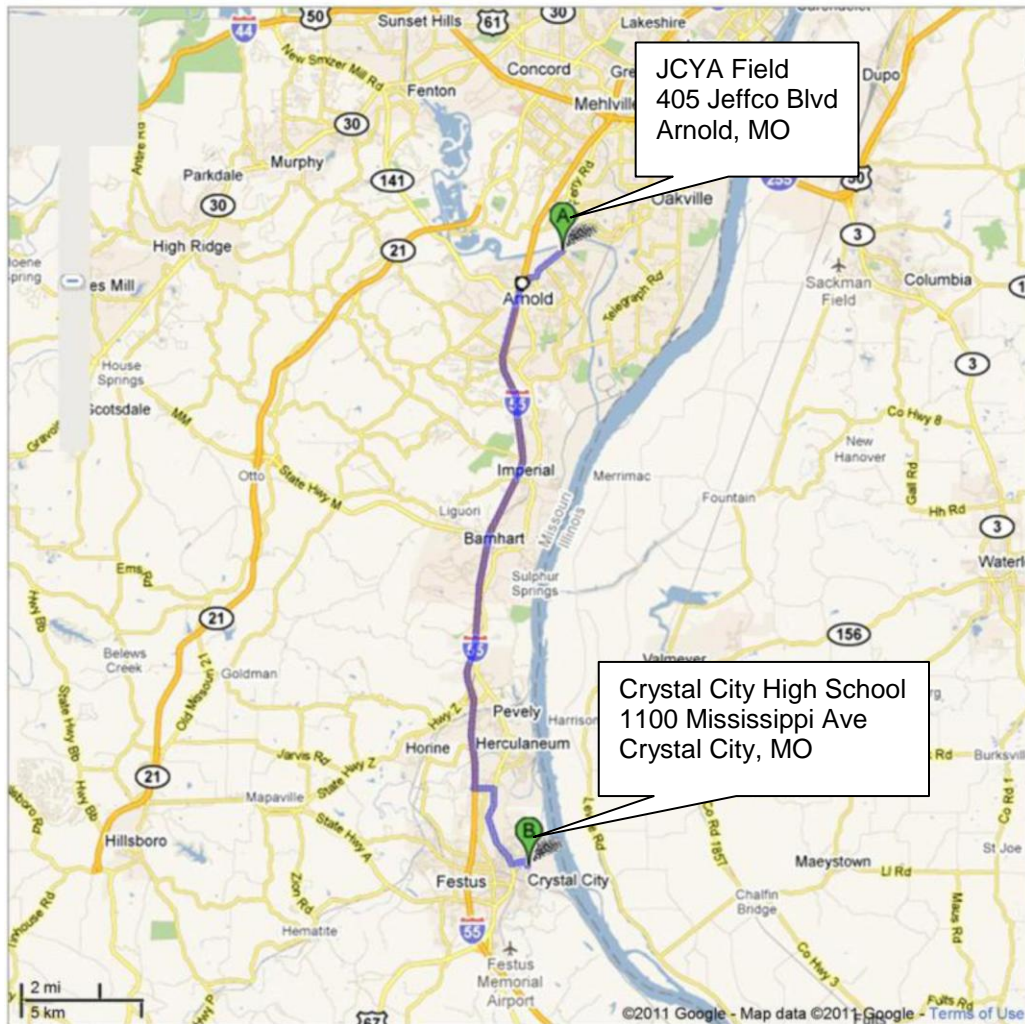

Directions from JCYA Field to Crystal City High School field (Page 1)

See following pages for detailed driving directions.

Directions from JCYA Field to Crystal City High School field (Page 2)

 405 Jeffco Blvd, Arnold, MO 63010

1. Head **southwest** on **Jeffco Blvd** toward **Staring Airport Rd**
About 1 min

go 1.0 mi
total 1.0 mi

2. Turn **right** at **MO-141 N**
About 3 mins

go 0.5 mi
total 1.4 mi

3. Turn **left** to merge onto **I-55 S** toward **Cape Girardeau**
About 14 mins

go 0.5 mi
total 15.3 mi

6. Take the 2nd right onto **Commercial Blvd**
About 2 mins

go 1.5 mi
total 16.8 mi

7. Continue onto **Crystal City-Herky Rd/N Truman Blvd**
Continue to follow N Truman Blvd

go 0.6 mi
total 17.4 mi

8. Turn left at **8th Ave**
About 3 mins

go 0.4 mi
total 17.8 mi

9. Turn right at **Mississippi Ave**
Destination will be on the right

go 492 ft
total 17.9 mi